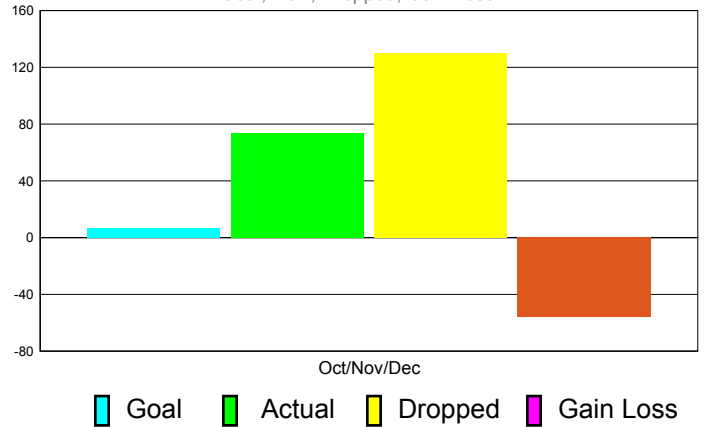

### YTD Status Quo Clubs 2010-2011

Status Quo Clubs Compared to Status Quo Members

## MEMBERSHIP

**Membership Results  
2011-2012**

**Membership  
2010-2011**

Month	Net Memb Goal	Actual New Memb	Actual Dropped Memb	Gain/Loss of Memb	Gain/ Loss of Memb
Oct/Nov/Dec	7	74	130	-56	34
<b>Totals</b>	<b>7</b>	<b>74</b>	<b>130</b>	<b>-56</b>	<b>34</b>

### Membership Results 2011-2012

Goal, New, Dropped, Gain/Loss